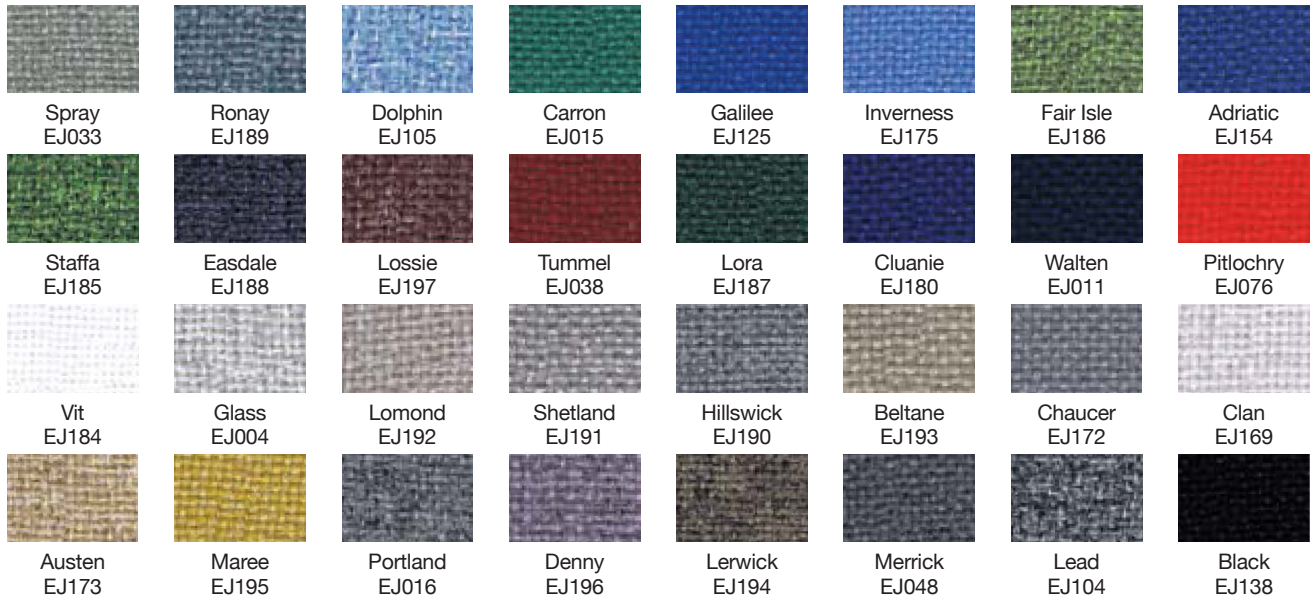

SCREENS

EXECUTIVE / STANDARD SCREENS

Camira	
Group 2	Group 2
Cara	Lucia

STANDARD SCREENS

Are available in a choice of 4 standard fabric colours; Black, Blue, Ruby Red or Grey on Quick Ship Delivery.

BK Black

Scuba
YS082

Bluebell
YS097

Calypso
YS106

Lobster
YS076

Slip
YS094

Sombrero
YS046

Havana
YS009

Cayman
YS024

Montserrat
YS011

Taboo
YS045

Apple
YS096

Diablo
YS101

Bridgetown
YS102

Ocean
YS100

Tarot
YS084

A selection of our most popular colour fabrics shown,
for more colour options visit www.camirafabrics.com/contract
Swatches shown are for illustration only, colour may vary.

SCREENS

GROUP 1

CARA

GROUP 2

LUCIA

A selection of our most popular colour fabrics shown, for more colour options visit www.camirafabrics.com/contract Swatches shown are for illustration only, colour may vary.