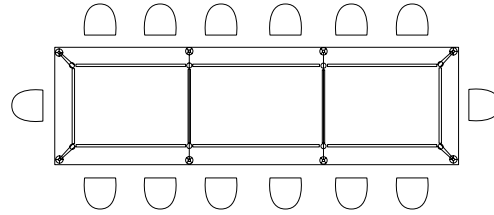

## SEATING CONFIGURATIONS

### RECTANGULAR TABLES

**1800mm Wide**  
800mm Deep

**2000mm Wide**  
800 and 1000mm Deep

**2800mm Wide**  
1200 and 1400mm Deep

**3200mm Wide**  
1200 and 1400mm Deep

**3600mm Wide**  
1200 and 1400mm Deep

**4200mm Wide**  
1200 and 1400mm Deep

**4800mm Wide**  
1200 and 1400mm Deep

**5400mm Wide**  
1200 and 1400mm Deep

**5600mm Wide**  
1400mm Deep

**6400mm Wide**  
1400mm Deep

**7200mm Wide**  
1400mm Deep