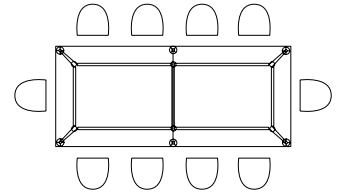

## SEATING CONFIGURATIONS

### RECTANGULAR TABLES

**1800mm Wide**  
800mm Deep

**2000mm Wide**  
800 and 1000mm Deep

**2800mm Wide**  
1200 and 1400mm Deep

**3200mm Wide**  
1200 and 1400mm Deep

**3600mm Wide**  
1200 and 1400mm Deep