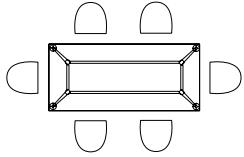

SPIRE

SEATING CONFIGURATIONS

RECTANGULAR TABLES

1800mm Wide
800mm Deep