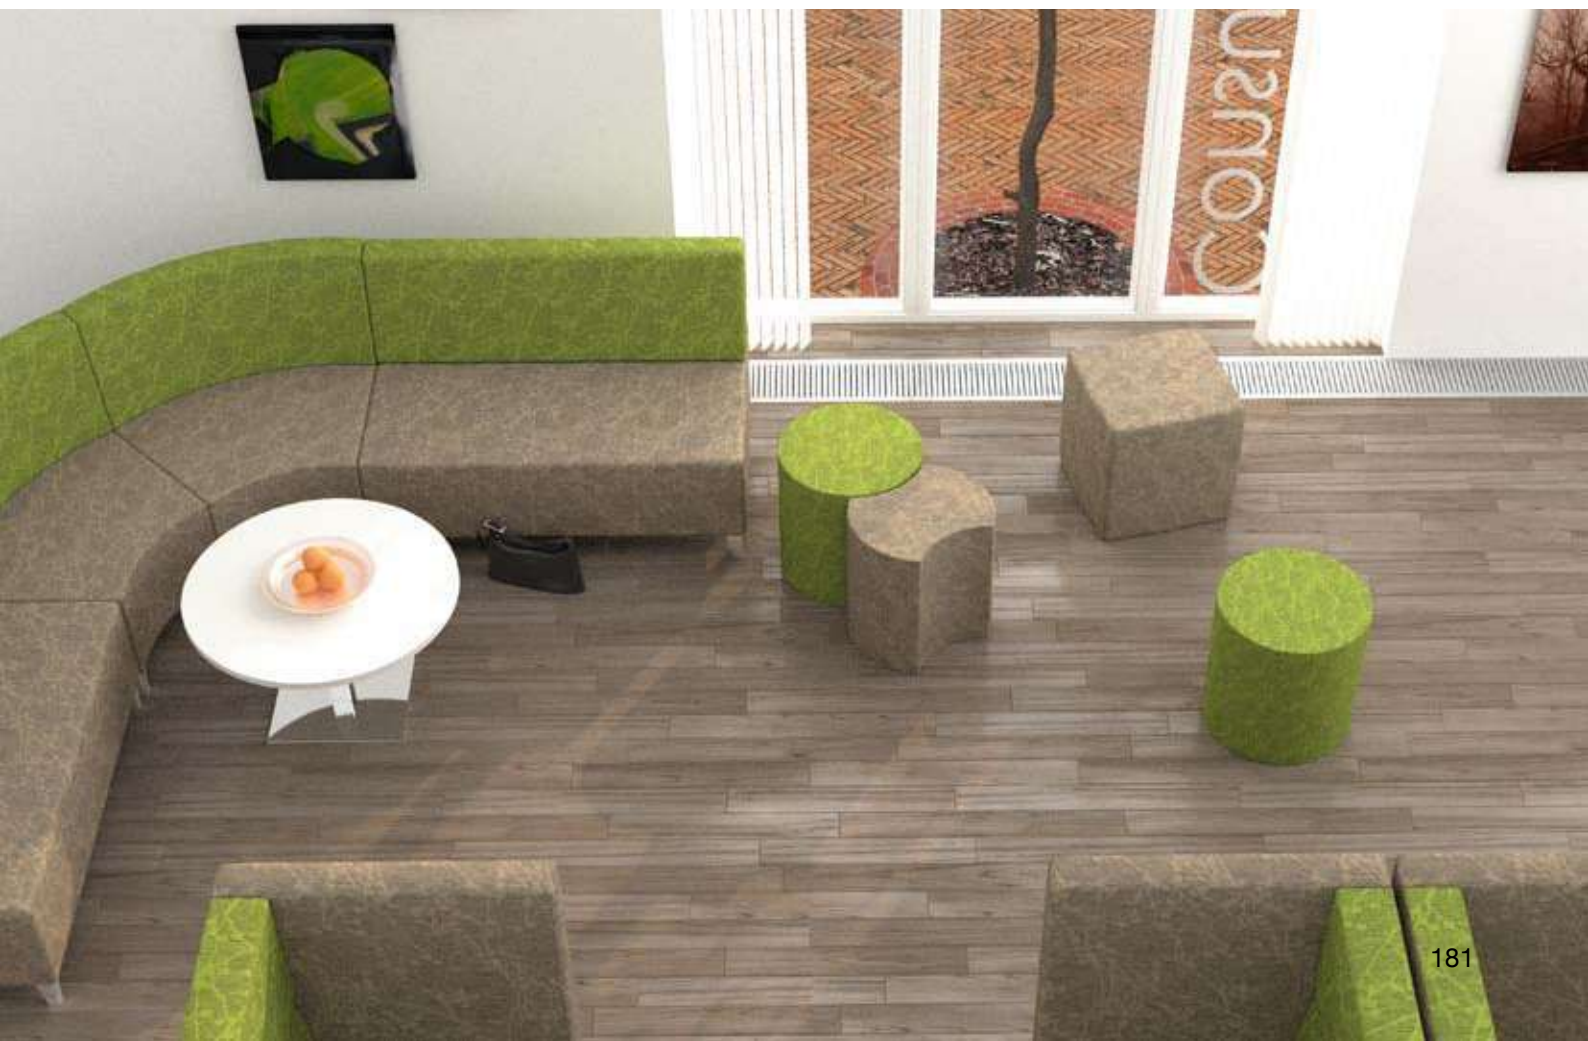

Below: Rapid modular seating combined with our soft stools and a round Elect coffee table in white.

DUAL

Deceptively simple, the Dual seat and semi-circle units can be combined in many ways to create a seating area that is flexible and adaptable. Through the addition of contrast colours and our range of stools, you can easily create an impressive breakout area, or a well-furnished reception, whilst maintaining the option to change and reorganise at a moment's notice.

Choose from a range of fabrics.

For colour fabric groups refer to page **200** and for fabric swatches see page **204**.

Choose two large seat units and two semi circle units to create a dual seating bench.