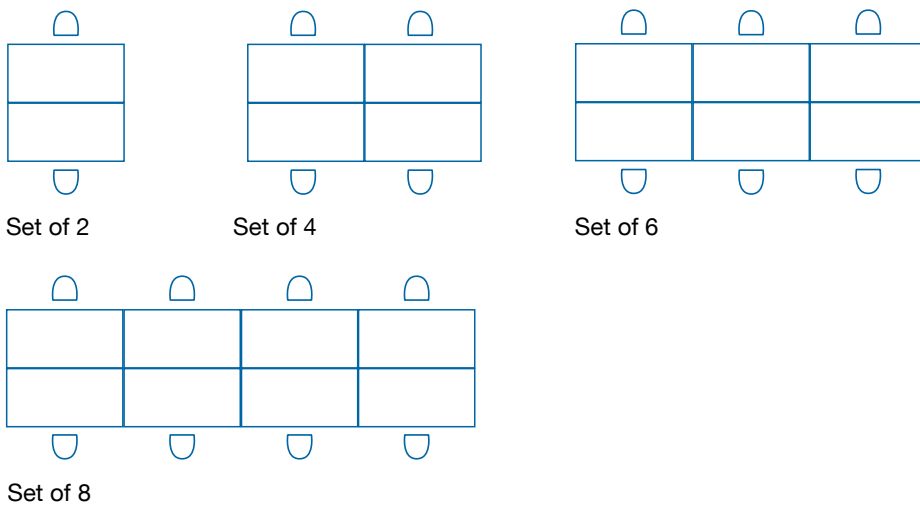

BENCH DESKING, CONFIGURATIONS