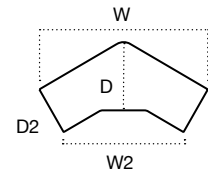

FEATURES & DETAILS

DESK SHAPES

Crescent
(Left hand shown)

Universal Crescent

Wave
(Left hand shown)

Rectangular

Delta

SPECIFICATION

WAVE DESK

Left hand shown

W x D x D2 x H (mm)	QS	Grp A	Standard Frame	RRP	Height Selectable
1400 x 1000 x 800 x 740 LH	○	●	DUWV14SFL	£348.00	DUWV14HSL
1600 x 1000 x 800 x 740 LH	○	●	DUWV16SFL	£372.00	DUWV16HSL
1800 x 1000 x 800 x 740 LH	○	●	DUWV18SFL	£396.00	DUWV18HSL
1400 x 1000 x 800 x 740 RH	○	●	DUWV14SFR	£348.00	DUWV14HSR
1600 x 1000 x 800 x 740 RH	○	●	DUWV16SFR	£372.00	DUWV16HSR
1800 x 1000 x 800 x 740 RH	○	●	DUWV18SFR	£396.00	DUWV18HSR