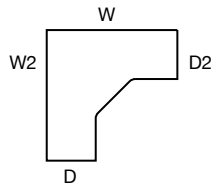

Universal Crescent