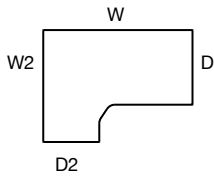

FEATURES & DETAILS

DESK SHAPES

Crescent
(Left hand shown)