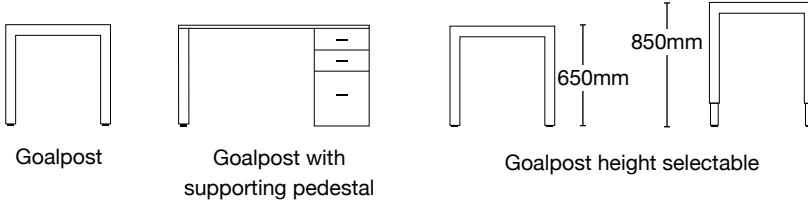

FEATURES & DETAILS

DESK SHAPES

Wave
(Left hand shown)

Rectangular

SPECIFICATION

- Floating desktop design made from 25mm grade E1 melamine faced high density particle board.
- A strong goalpost frame provides stability.
- A straight modesty panel is available to purchase separately for goalpost and height selectable frames.
- A curved modesty panel is available for pedestal supporting desks.

CABLE MANAGEMENT

- Cable management trays are available to purchase separately.

CABLE PORTS

- All desks feature two white round cable ports. Two round cable ports are built into the supporting and 800mm desk high pedestals as part of the cable management system.

PEDESTAL SPECIFICATION

- 25mm top and drawer fronts with an 18mm unit.
- Silver bar handles.
- Mobile under desk pedestals have castors as standard.
- Desk high pedestals have feet as standard.
- Pedestal supporting desks and 800mm desk high pedestals feature twin cable ports and an additional cable dump panel at the back of the pedestal.

FRAME OPTIONS

Goalpost

Goalpost with supporting pedestal

Goalpost height selectable

METAL & WOOD FINISHES

QS: Quick Ship | **GROUP A:** Subject to a longer lead time.

QUICK SHIP

Not Available

GROUP A

Metal Finishes