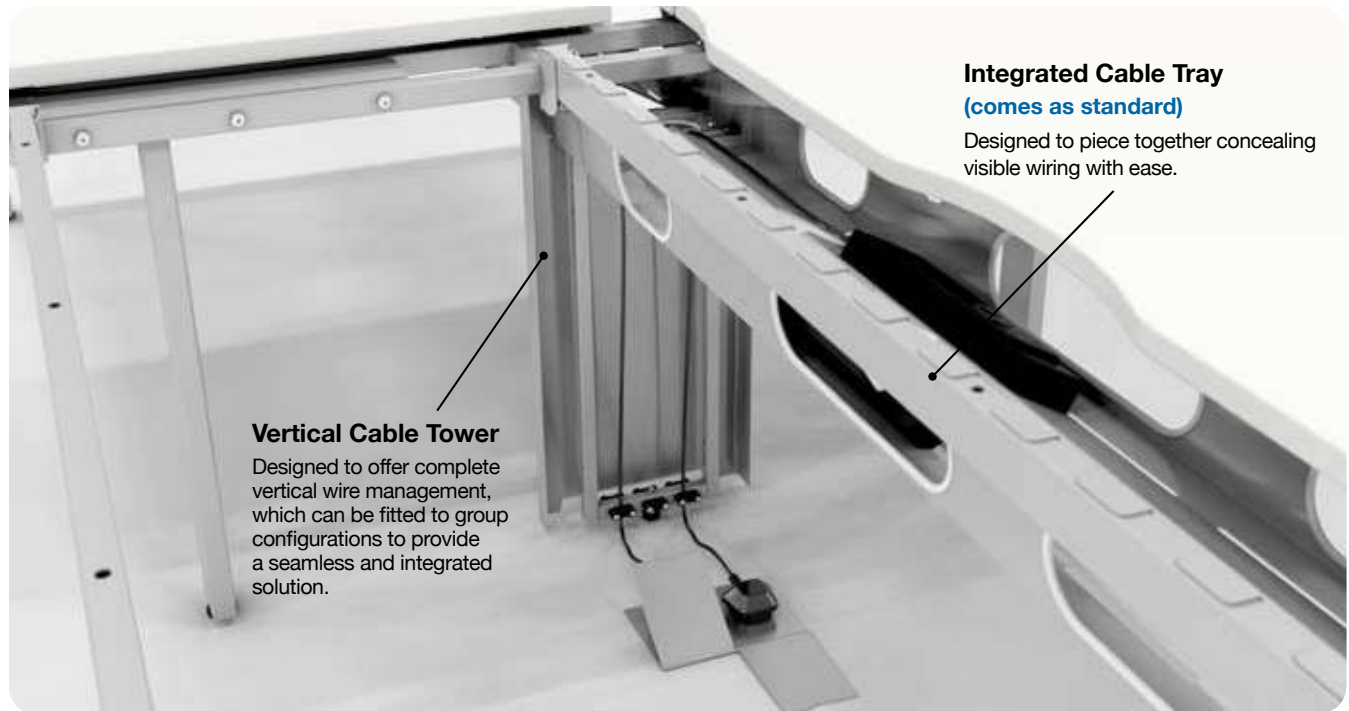

Vertical Cable Tower

Integrated Cable Tray  
(comes as standard)

Flat Integrated Cable Tray

Cable Tray Linking Unit

Cable Management	Description	Colour	Code	QS	Grp A
Vertical Cable Tower	Designed to offer complete vertical wire management. To be fitted to any join where integrated horizontal cable management is present. Not suitable for use on the single desk.	Silver, White	AUCTOWERS	○	●
Integrated Cable Tray (comes as standard)	Designed to piece together for a perfect result. The integrated cable tray can be connected with the cable tray linking unit and flat cable tray if required. Not suitable for use on the single desk.	Silver, White			
410mm	1 x 410mm and 1 x 610mm cable tray fits a 1200mm desk.		AUCTRAY410S	○	●
610mm	2 x 610mm cable trays fit a 1400mm desk.		AUCTRAY610S	○	●
810mm	1 x 810mm and 1 x 610mm cable tray fits a 1600mm desk.		AUCTRAY810S	○	●
1010mm	1 x 1010mm and 1 x 610mm cable tray fits an 1800mm desk.		AUCTRAY1010S	○	●
Flat Integrated Cable Tray, 400mm	The flat integrated cable tray is designed to place large electrical items such as network devices or transformer plugs. Not suitable for use on the single desk.	Silver, White	AUCTRAYF400S	○	●
Cable Tray Linking Unit, 180mm (Required to be used with Vertical Cable Tower)	Designed to be positioned above a vertical cable tower to neatly guide the wires through to the cable tower. Not suitable for use on the single desk.	Silver, White	AUCTRAYLINKS	○	●