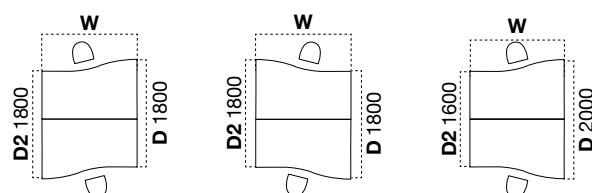

800 Deep

Option A

Option B

Option C

Please add your wave hand options to your code when ordering **A, B or C** eg: AUSW12S2A

Please note add the wave hand code before the finish option codes.