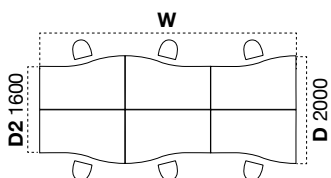

800 Deep

Option A