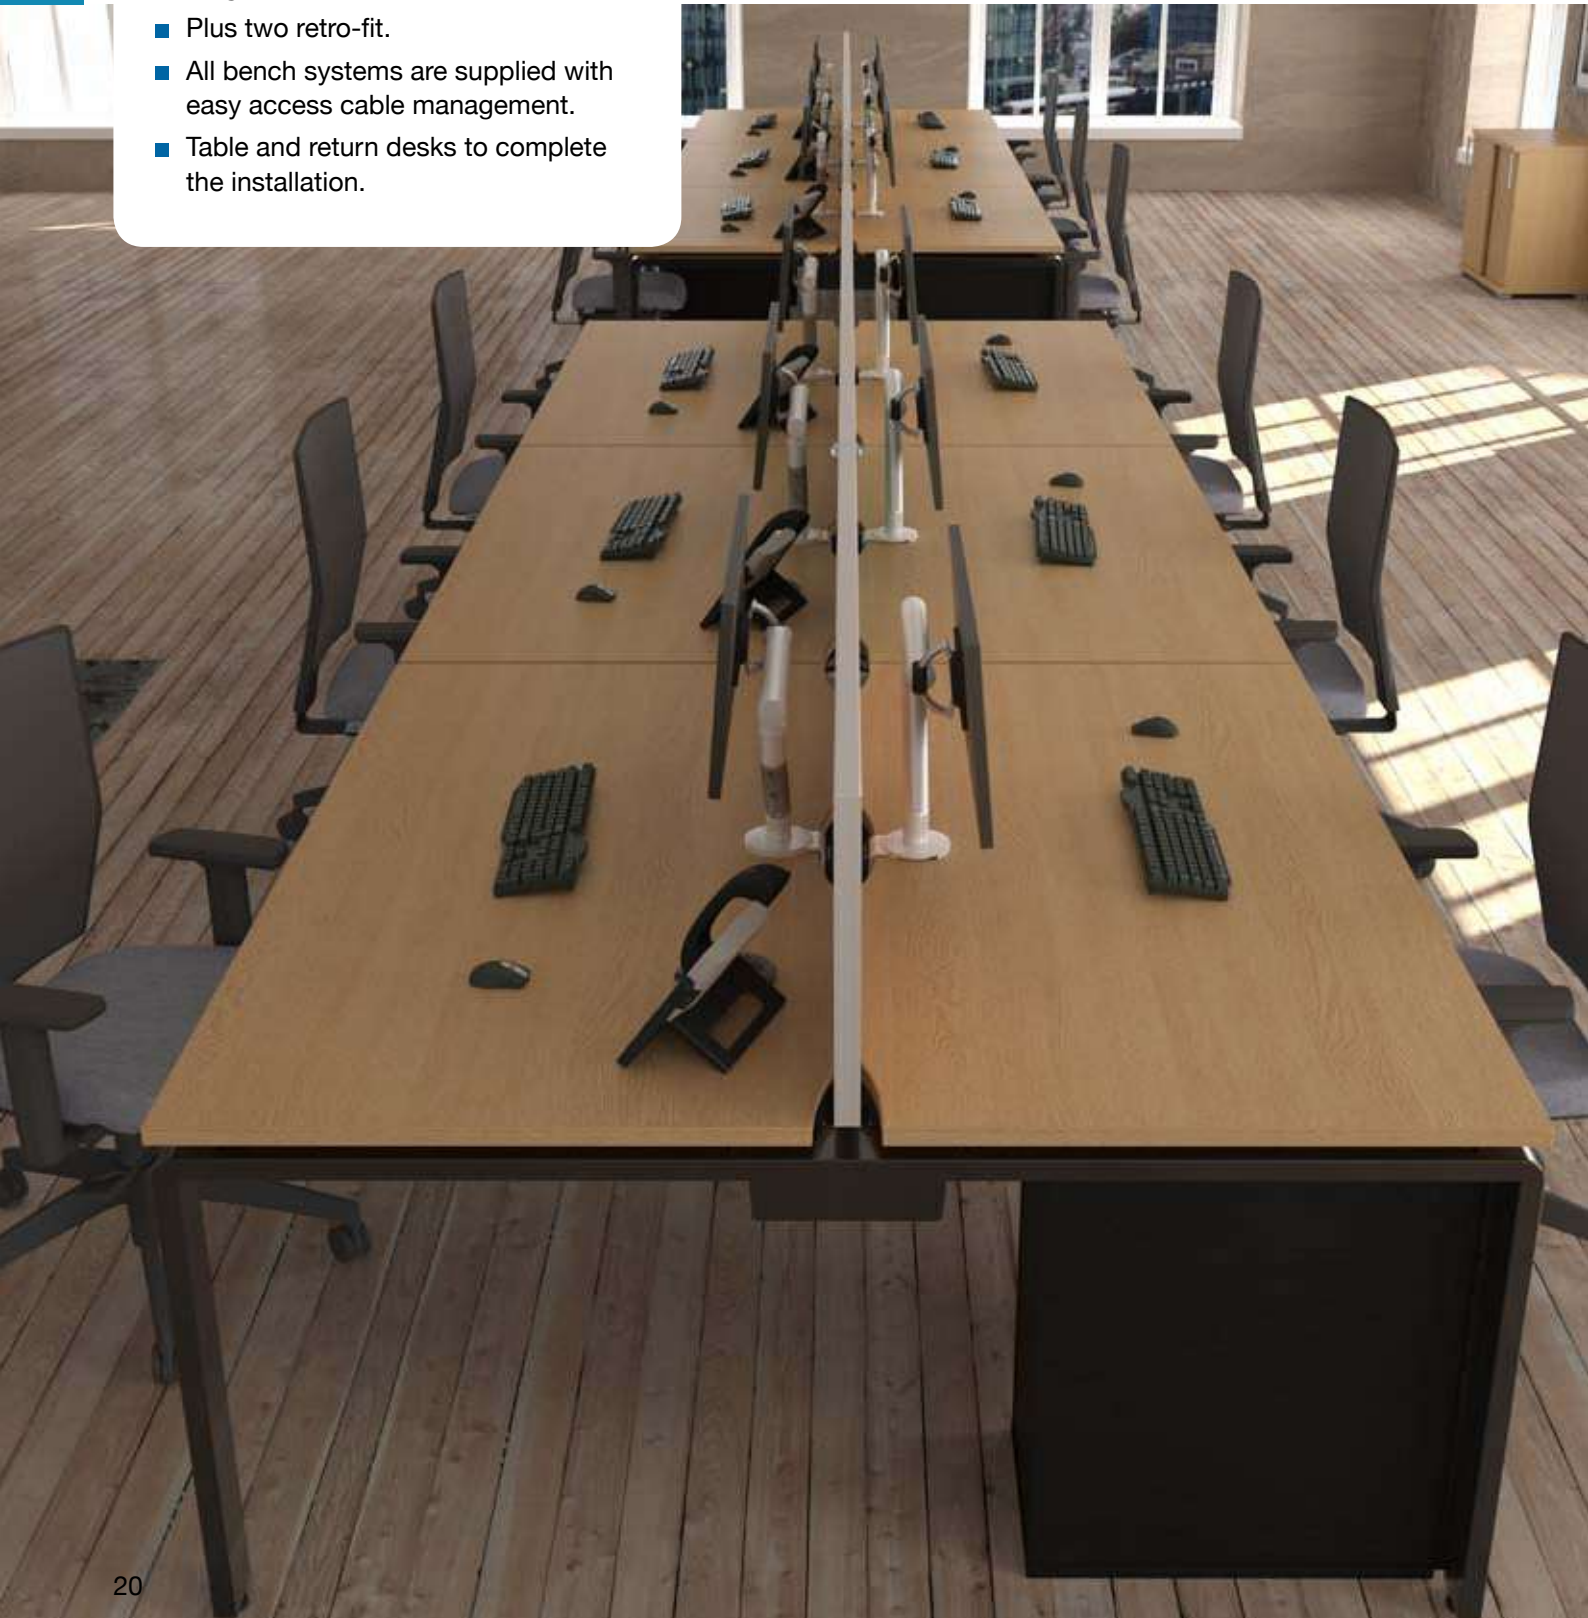

AURABENCH

A floating top bench system ideal for collaborative workspaces, or large open plan environments. The AuraBench system offers sleek styling with robust build quality, and the flexibility to grow with your business.

FLEXIBILITY TO GROW

- Single desk or 2,4,6,8 bench.
- Plus two retro-fit.
- All bench systems are supplied with easy access cable management.
- Table and return desks to complete the installation.

Below: AuraBench rectangular set of 6, shown in light oak with black frames and black narrow pedestals. Also features Executive triple toolrail screens and Moulton task chairs.