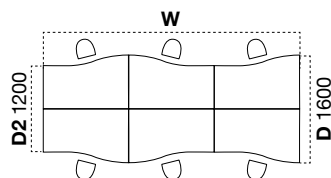

WAVE HAND OPTIONS

600 Deep

Option A