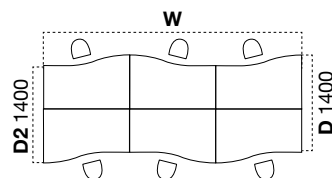

AURABENCH

SET OF 6 DESKS (AVAILABLE IN 600 & 800 DEEP)

- Available
- Not Available

WAVE DESK

W x H (mm) (See D x D2 below)	Code	QS	Grp A
600 Deep			
(1200) 3600 x 740	AUSW12S6	○	●
(1400) 4200 x 740	AUSW14S6	○	●
(1600) 4800 x 740	AUSW16S6	○	●
(1800) 5400 x 740	AUSW18S6	○	●
800 Deep			
(1200) 3600 x 740	AUWV12S6	○	●
(1400) 4200 x 740	AUWV14S6	○	●
(1600) 4800 x 740	AUWV16S6	○	●
(1800) 5400 x 740	AUWV18S6	○	●

WAVE HAND OPTIONS

600 Deep

Option C

800 Deep

Please add your wave hand options to your code when ordering **A, B or C** eg: AUSW12S6A

Please note add the wave hand code before the finish option codes.

- Available
- Not Available

RECTANGULAR DESK

W x D x H (mm)	Code	QS	Grp A
600 Deep			
(1200) 3600 x 1200 x 740	AURS12S6	○	●
(1400) 4200 x 1200 x 740	AURS14S6	○	●
(1600) 4800 x 1200 x 740	AURS16S6	○	●
(1800) 5400 x 1200 x 740	AURS18S6	○	●
800 Deep			
(1200) 3600 x 1600 x 740	AURE12S6	○	●
(1400) 4200 x 1600 x 740	AURE14S6	○	●
(1600) 4800 x 1600 x 740	AURE16S6	○	●
(1800) 5400 x 1600 x 740	AURE18S6	○	●