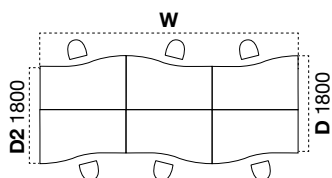

Option C

Please add your wave hand options to your code when ordering **A, B or C** eg: AUSW12S6A

Please note add the wave hand code before the finish option codes.

- Available
- Not Available