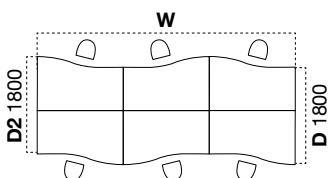

AURABENCH

SET OF 6 DESKS (AVAILABLE IN 600 & 800 DEEP)

- Available
- Not Available

WAVE DESK

W x H (mm) (See D x D2 below)	Code	QS	Grp A
600 Deep			
(1200) 3600 x 740	AUSW12S6	○	●
(1400) 4200 x 740	AUSW14S6	○	●
(1600) 4800 x 740	AUSW16S6	○	●
(1800) 5400 x 740	AUSW18S6	○	●
800 Deep			
(1200) 3600 x 740	AUWV12S6	○	●
(1400) 4200 x 740	AUWV14S6	○	●
(1600) 4800 x 740	AUWV16S6	○	●
(1800) 5400 x 740	AUWV18S6	○	●

WAVE HAND OPTIONS

600 Deep

800 Deep

Option B

Please add your wave hand options to your code when ordering **A, B or C** eg: AUSW12S6A

Please note add the wave hand code before the finish option codes.

- Available
- Not Available

RECTANGULAR DESK

W x D x H (mm)	Code	QS	Grp A
600 Deep			
(1200) 3600 x 1200 x 740	AURS12S6	○	●
(1400) 4200 x 1200 x 740	AURS14S6	○	●
(1600) 4800 x 1200 x 740	AURS16S6	○	●
(1800) 5400 x 1200 x 740	AURS18S6	○	●
800 Deep			
(1200) 3600 x 1600 x 740	AURE12S6	○	●
(1400) 4200 x 1600 x 740	AURE14S6	○	●
(1600) 4800 x 1600 x 740	AURE16S6	○	●
(1800) 5400 x 1600 x 740	AURE18S6	○	●