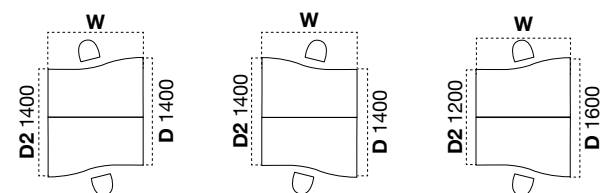

AURABENCH

SET OF 2 DESKS (AVAILABLE IN 600 & 800 DEEP)

- Available
- Not Available

WAVE DESK

W x H (mm) (See D x D2 below)	Code	QS	Grp A
600 Deep			
(1200) 1200 x 740	AUSW12S2	○	●
(1400) 1400 x 740	AUSW14S2	○	●
(1600) 1600 x 740	AUSW16S2	○	●
(1800) 1800 x 740	AUSW18S2	○	●
800 Deep			
(1200) 1200 x 740	AUWW12S2	○	●
(1400) 1400 x 740	AUWW14S2	○	●
(1600) 1600 x 740	AUWW16S2	○	●
(1800) 1600 x 740	AUWW18S2	○	●

WAVE HAND OPTIONS

600 Deep

Option A

Option B

Option C