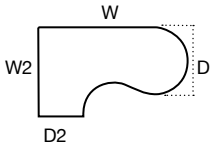

FEATURES & DETAILS

DESK SHAPES

Crescent Conference
(Left hand shown)