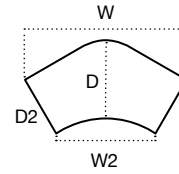

### DESK SHAPES

Crescent Conference  
(Left hand shown)

Rectangular

Double Wave Bow

Delta

### DESK SPECIFICATION

- 25mm desk top made from grade E1 melamine faced high density particle board.
- 18mm modesty panels.