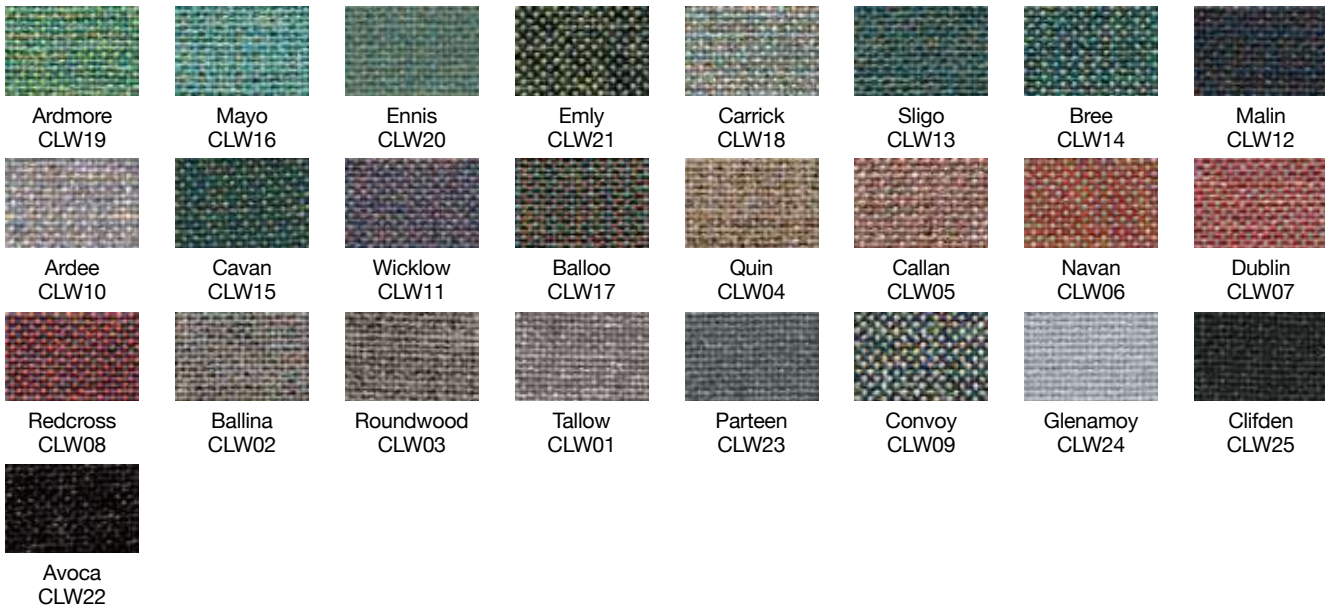

ADVANTAGE

GRAVITY

A selection of our most popular colour fabrics shown. For more colour options visit www.camirafabrics.com/contract
Swatches shown are for illustration only, colour may vary.

FABRIC SWATCHES

SEATING

GROUP 2 / B - (HEYDON GROUP 1)

XTREME

CANOPY

MANHATTAN

A selection of our most popular colour fabrics shown. For more colour options visit www.camirafabrics.com/contract
Swatches shown are for illustration only, colour may vary.

FABRIC SWATCHES

SCREENS

GROUP 1

CARA

CARLOW

A selection of our most popular colour fabrics shown. For more colour options visit www.camirafabrics.com/contract
Swatches shown are for illustration only, colour may vary.

FABRIC SWATCHES

SCREENS

GROUP 2

LUCIA

STANDARD WAVE SCREEN

Shown in Cara Fair Isle
(Group 1)

A selection of our most popular colour fabrics shown. For more colour options visit www.camirafabrics.com/contract
Swatches shown are for illustration only, colour may vary.