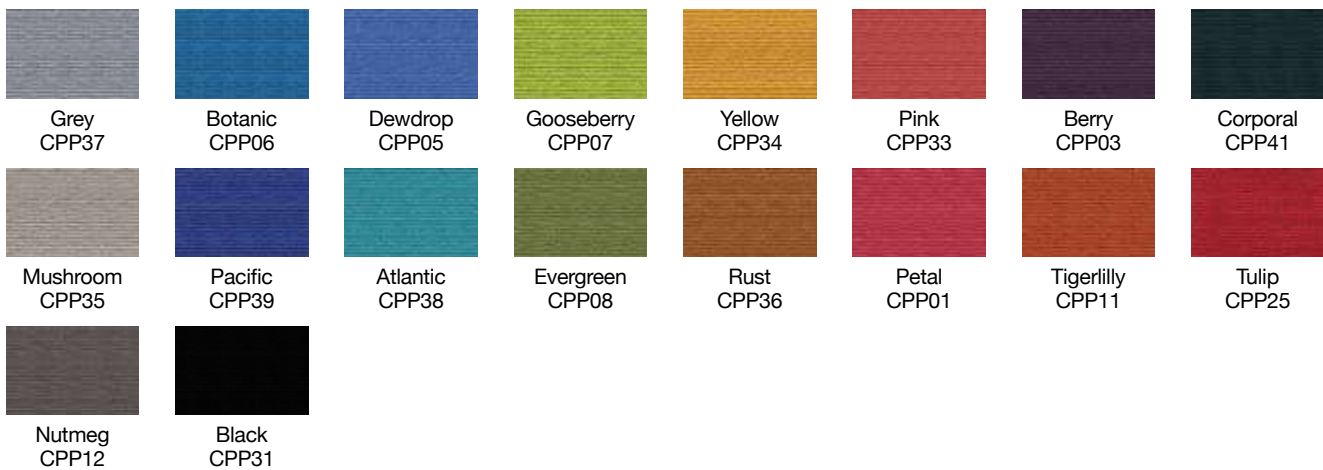

SCREENS

EXECUTIVE / STANDARD SCREENS

Camira	
Group 1	Group 2
Cara, Carlow	Lucia

STANDARD SCREENS

Are available in a choice of 4 standard fabric colours: Black, Blue, Ruby Red or Grey on Quick Ship Delivery.

BK Black

BL Blue

RB Ruby

GY Grey

FABRIC SWATCHES

SEATING

GROUP 1 / A

PHOENIX

ADVANTAGE

GRAVITY

A selection of our most popular colour fabrics shown. For more colour options visit www.camirafabrics.com/contract
Swatches shown are for illustration only, colour may vary.

FABRIC SWATCHES

SEATING

GROUP 2 / B - (HEYDON GROUP 1)

XTREME

CANOPY

MANHATTAN

A selection of our most popular colour fabrics shown. For more colour options visit www.camirafabrics.com/contract
Swatches shown are for illustration only, colour may vary.