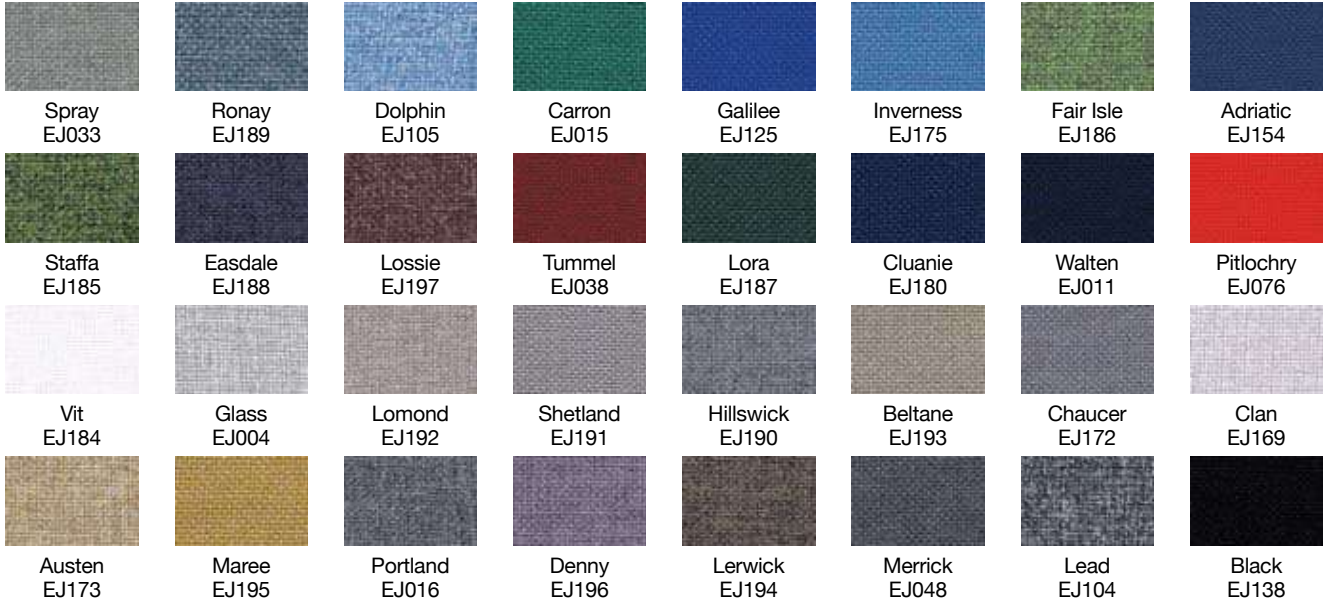

SCREENS

EXECUTIVE / STANDARD SCREENS

Camira	
Group 1	Group 2
Cara, Carlow	Lucia

STANDARD SCREENS

Are available in a choice of 4 standard fabric colours: Black, Blue, Ruby Red or Grey on Quick Ship Delivery.

ADVANTAGE

GRAVITY

A selection of our most popular colour fabrics shown. For more colour options visit www.camirafabrics.com/contract
Swatches shown are for illustration only, colour may vary.

FABRIC SWATCHES

SEATING

GROUP 2 / B - (HEYDON GROUP 1)

XTREME

CANOPY

MANHATTAN

A selection of our most popular colour fabrics shown. For more colour options visit www.camirafabrics.com/contract
Swatches shown are for illustration only, colour may vary.

FABRIC SWATCHES

SCREENS

GROUP 1

CARA

CARLOW

A selection of our most popular colour fabrics shown. For more colour options visit www.camirafabrics.com/contract
Swatches shown are for illustration only, colour may vary.