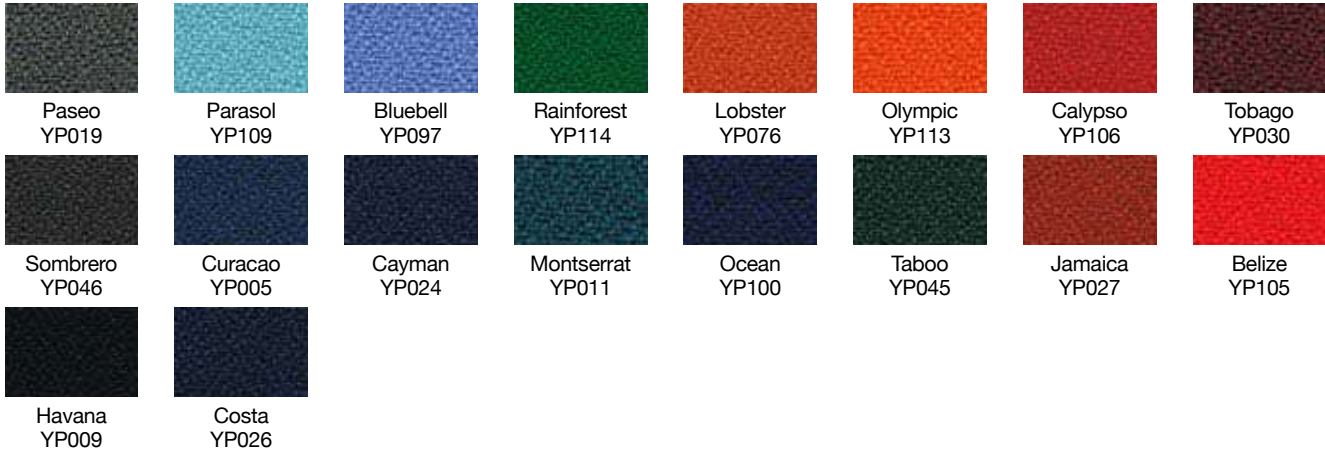

SCREENS

EXECUTIVE / STANDARD SCREENS

Camira	
Group 1	Group 2
Cara, Carlow	Lucia

STANDARD SCREENS

Are available in a choice of 4 standard fabric colours: Black, Blue, Ruby Red or Grey on Quick Ship Delivery.

BK Black

BL Blue

RB Ruby

GY Grey

FABRIC SWATCHES

SEATING

GROUP 1 / A

PHOENIX

ADVANTAGE

GRAVITY

A selection of our most popular colour fabrics shown. For more colour options visit www.camirafabrics.com/contract
Swatches shown are for illustration only, colour may vary.

FABRIC SWATCHES

SEATING

GROUP 2 / B - (HEYDON GROUP 1)

XTREME

CANOPY

MANHATTAN

A selection of our most popular colour fabrics shown. For more colour options visit www.camirafabrics.com/contract
Swatches shown are for illustration only, colour may vary.