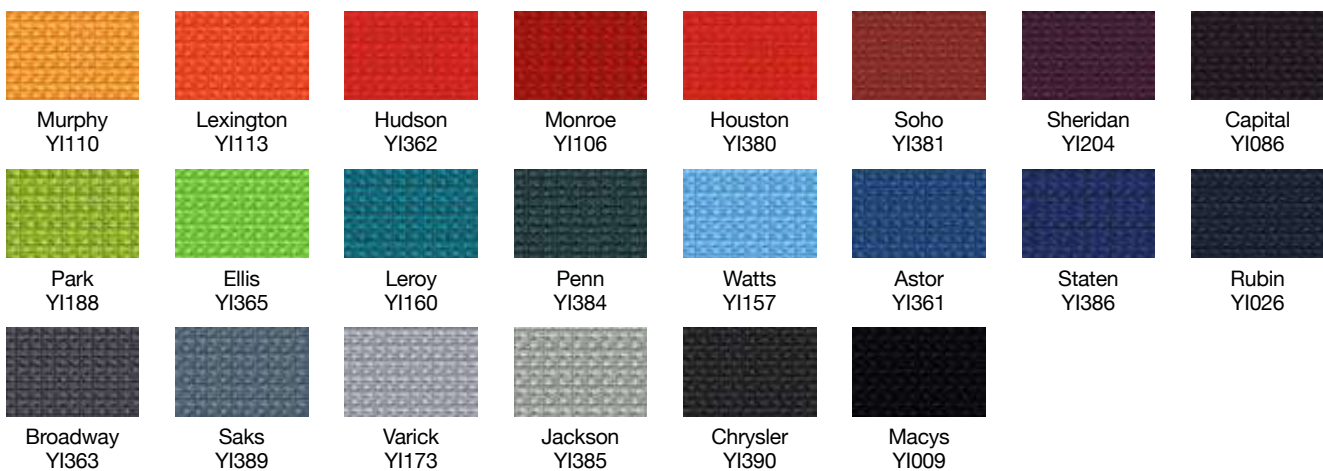

SCREENS

EXECUTIVE / STANDARD SCREENS

Camira	
Group 1	Group 2
Cara, Carlow	Lucia

STANDARD SCREENS

Are available in a choice of 4 standard fabric colours: Black, Blue, Ruby Red or Grey on Quick Ship Delivery.

ADVANTAGE

GRAVITY

A selection of our most popular colour fabrics shown. For more colour options visit www.camirafabrics.com/contract
Swatches shown are for illustration only, colour may vary.

FABRIC SWATCHES

SEATING

GROUP 2 / B - (HEYDON GROUP 1)

XTREME

CANOPY

MANHATTAN

A selection of our most popular colour fabrics shown. For more colour options visit www.camirafabrics.com/contract
Swatches shown are for illustration only, colour may vary.

FABRIC SWATCHES

SCREENS

GROUP 1

CARA

CARLOW

A selection of our most popular colour fabrics shown. For more colour options visit www.camirafabrics.com/contract
Swatches shown are for illustration only, colour may vary.