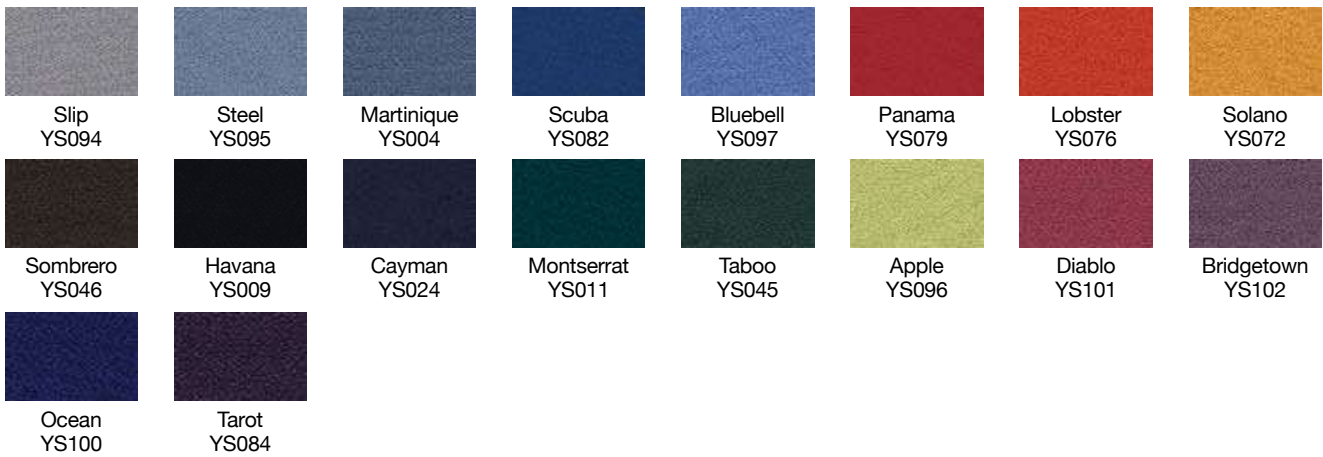

SCREENS

EXECUTIVE / STANDARD SCREENS

Camira	
Group 1	Group 2
Cara, Carlow	Lucia

STANDARD SCREENS

Are available in a choice of 4 standard fabric colours: Black, Blue, Ruby Red or Grey on Quick Ship Delivery.

BK Black

BL Blue

RB Ruby

GY Grey

FABRIC SWATCHES

SEATING

GROUP 1 / A

PHOENIX

ADVANTAGE

GRAVITY

A selection of our most popular colour fabrics shown. For more colour options visit www.camirafabrics.com/contract
Swatches shown are for illustration only, colour may vary.

FABRIC SWATCHES

SEATING

GROUP 2 / B - (HEYDON GROUP 1)

XTREME

CANOPY

MANHATTAN

A selection of our most popular colour fabrics shown. For more colour options visit www.camirafabrics.com/contract
Swatches shown are for illustration only, colour may vary.