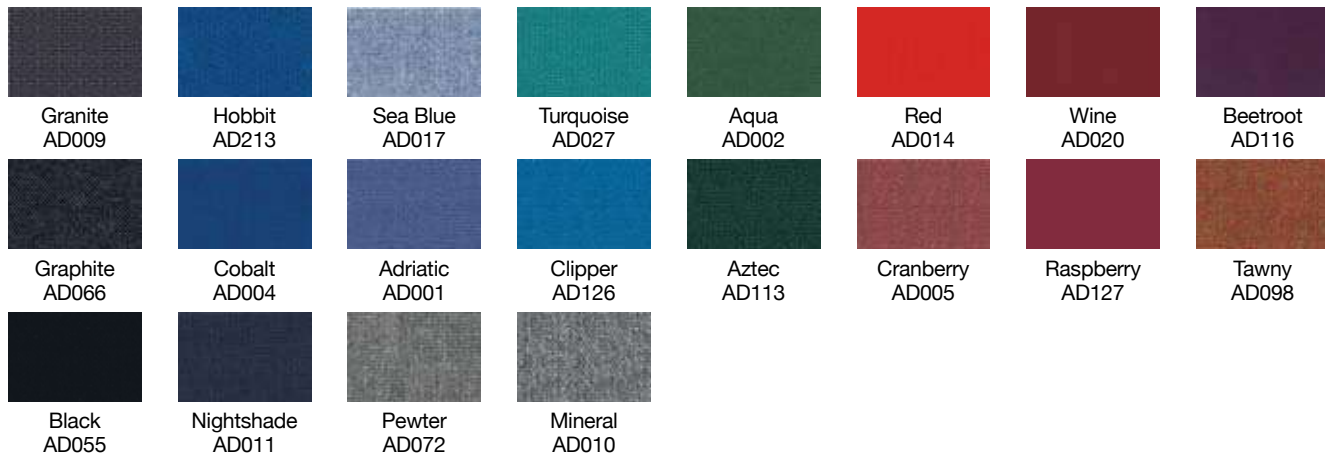

SCREENS

EXECUTIVE / STANDARD SCREENS

Camira	
Group 1	Group 2
Cara, Carlow	Lucia

STANDARD SCREENS

Are available in a choice of 4 standard fabric colours: Black, Blue, Ruby Red or Grey on Quick Ship Delivery.

BK Black

BL Blue

RB Ruby

GY Grey

FABRIC SWATCHES

SEATING

GROUP 1 / A

PHOENIX

ADVANTAGE

GRAVITY

A selection of our most popular colour fabrics shown. For more colour options visit www.camirafabrics.com/contract
Swatches shown are for illustration only, colour may vary.

FABRIC SWATCHES

SEATING

GROUP 2 / B - (HEYDON GROUP 1)

XTREME

CANOPY

MANHATTAN

A selection of our most popular colour fabrics shown. For more colour options visit www.camirafabrics.com/contract
Swatches shown are for illustration only, colour may vary.