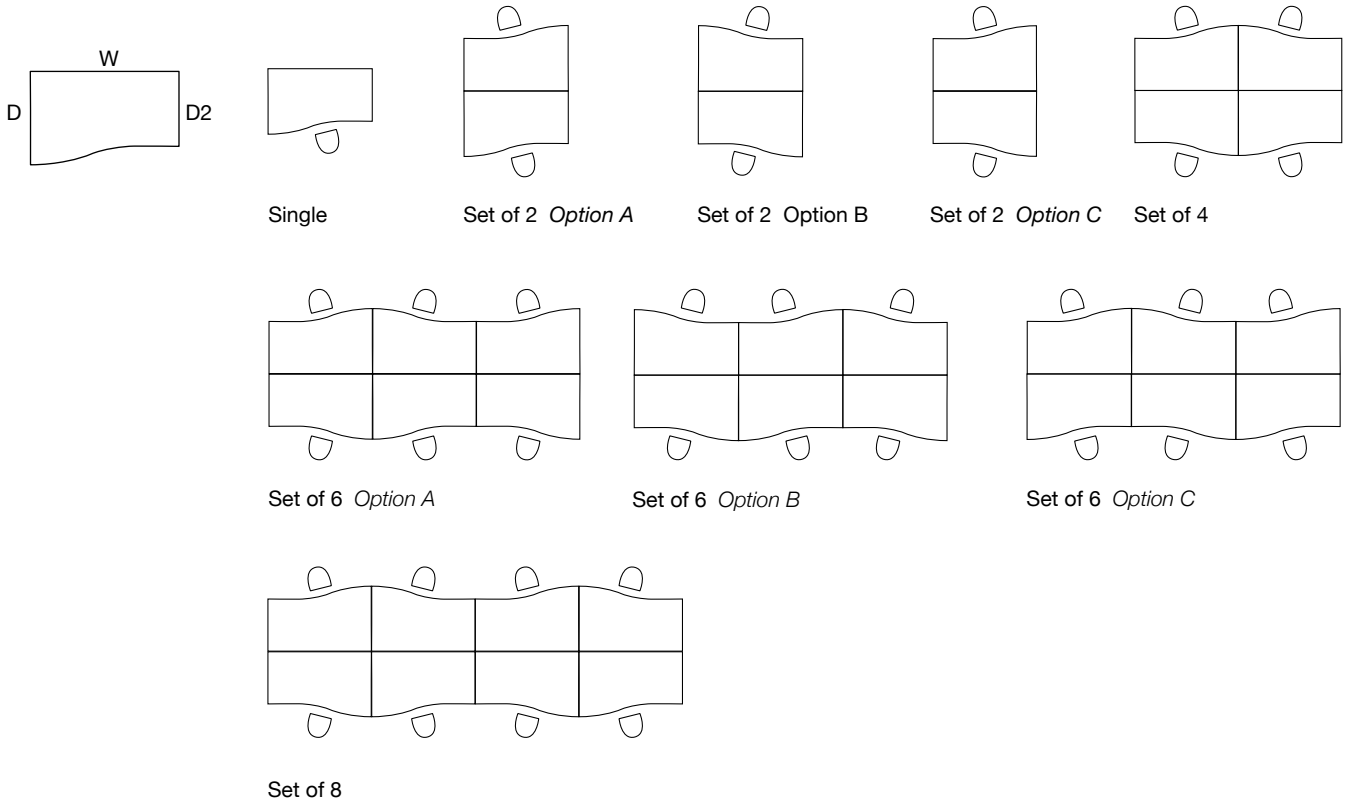

WAVE DESK, AURABENCH

600 / 800 Deep