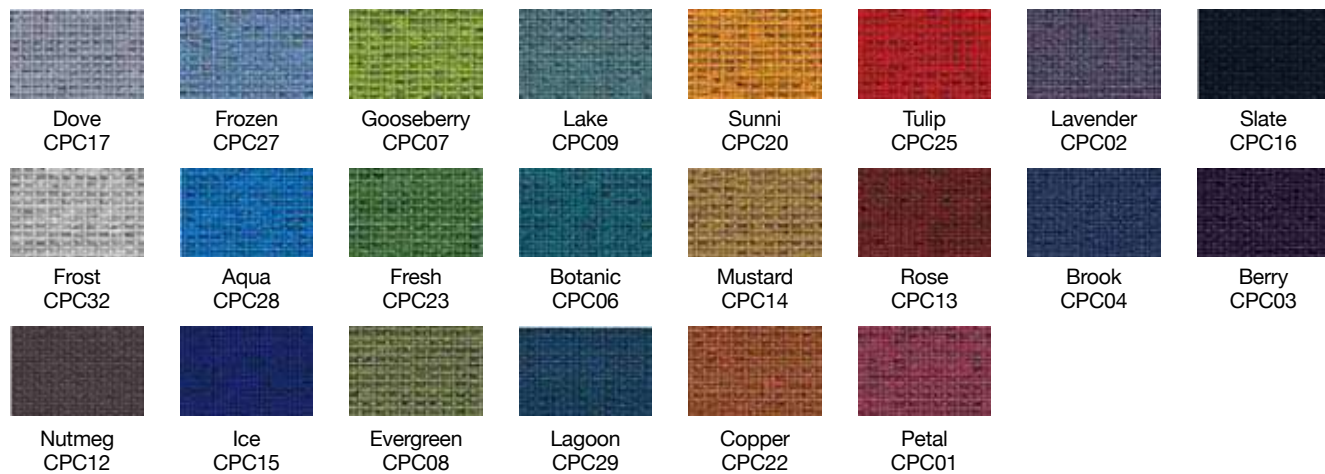

SCREENS

EXECUTIVE / STANDARD SCREENS

Camira	
Group 1	Group 2
Cara, Carlow	Lucia

STANDARD SCREENS

Are available in a choice of 4 standard fabric colours: Black, Blue, Ruby Red or Grey on Quick Ship Delivery.

BK Black

BL Blue

RB Ruby

GY Grey

FABRIC SWATCHES

SEATING

GROUP 1 / A

PHOENIX

ADVANTAGE

GRAVITY

A selection of our most popular colour fabrics shown. For more colour options visit www.camirafabrics.com/contract
Swatches shown are for illustration only, colour may vary.

FABRIC SWATCHES

SEATING

GROUP 2 / B - (HEYDON GROUP 1)

XTREME

CANOPY

MANHATTAN

A selection of our most popular colour fabrics shown. For more colour options visit www.camirafabrics.com/contract
Swatches shown are for illustration only, colour may vary.