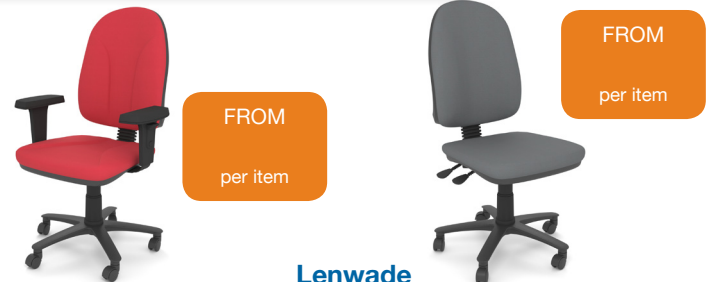

Please add the metal and wood suffix when ordering eg: STMP60D2BE

Add #DEAL20A to your code when ordering.

* Desk high pedestals are compatible with Satellite desks only.

TASK SEATING

Paston

Arm Options	Code	Price
Standard Arms	CHPAS	-
Adjustable Arms	CHPAA	-
No Arms	CHPAN	-