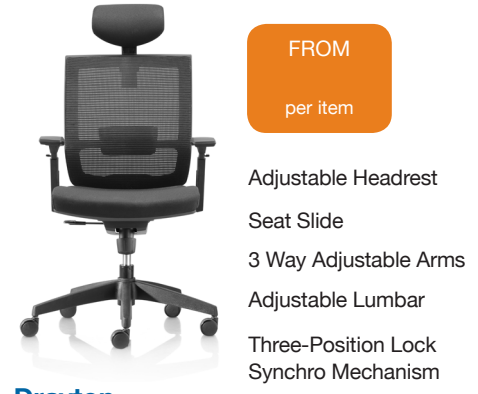

Drayton

With Headrest	Price
CHDRHBK	-

Without Headrest	Price
CHDRHBK	-

Adjustable Headrest
Seat Slide
3 Way Adjustable Arms
Adjustable Lumbar
Three-Position Lock
Synchro Mechanism

Available in Black with a CMHR.
Moulded Foam Seat.

SCREENS

Rectangular Screens

W x H (mm)	Rectangular	Price
800 x 380	SCBS80R	-
1000 x 380	SCBS10R	-
1200 x 380	SCBS12R	-
1400 x 380	SCBS14R	-
1600 x 380	SCBS16R	-
1800 x 380	SCBS18R	-

Add #DEAL20A to your code when ordering.

Please add the screen colour suffix when ordering. eg: SCBS80RBL