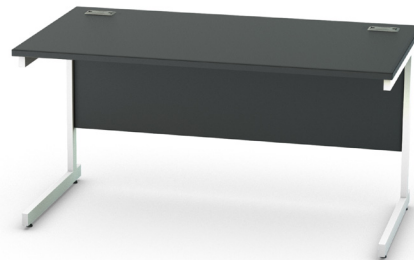

InMotion Sit-Stand desk. Single electric 1400mm wide.
Code **IMRE14D1E.**

Plus

ILOA + swivel saddle stool Featuring seat pads upholstered with black eco leather on black ash 530-780mm sitting height adjustment. Code **CHILPBLA**

S Silver G Grey W White

Wood Finishes

BK Black WH White BE Beech LO Light Oak

Please add the metal and wood suffix when ordering
eg: STRE80CWBK

Add #DEAL20A to your code when ordering.

FROM
per item

Rectangular Desk, Panel

W x D x H (mm)	Code	Price
800 x 800 x 725	STRE80P	
1000 x 800 x 725	STRE10P	
1200 x 800 x 725	STRE12P	
1400 x 800 x 725	STRE14P	
1600 x 800 x 725	STRE16P	
1800 x 800 x 725	STRE18P	

FROM
per item

Rectangular Desk, Cantilever