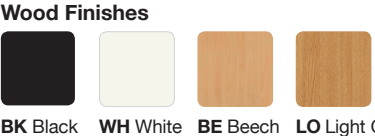

Pedestal	W x D x H (mm)	2 Drawer	Price	3 Drawer	Price	4 Drawer	Price
Narrow Under Desk	310 x 555 x 680	-	-	STNP60D3	-	-	-
Fixed	400 x 585 x 452	STFP58D2	-	STFP58D3	-	-	-
Mobile	400 x 600 x 542	STMP60D2	-	STMP60D3	-	-	-
Desk High, 600 Deep *	400 x 600 x 725	-	-	STDP60D3	-	-	-
Desk High, 800 Deep *	400 x 800 x 725	-	-	STDP80D3	-	-	-