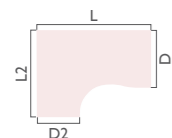

PANEL END

Left	1400	1200	800	600	725	91331	91330	91332	91412	£237.87
	1600	1200	800	600	725	91078	91089	91114	91413	£271.39
1800	1200	800	600	725	91025	91009	91128	91414	£338.48	
Right	1400	1200	800	600	725	91334	91333	91335	91421	£237.87
	1600	1200	800	600	725	91044	91060	91108	91422	£271.39
	1800	1200	800	600	725	91019	91039	91126	91423	£338.48

CANTILEVER END

Left	1400	1200	800	600	725	91325	91324	91326	91418	£253.10
	1600	1200	800	600	725	91003	91011	91112	91419	£286.62
	1800	1200	800	600	725	91057	91073	91119	91420	£353.71
Right	1400	1200	800	600	725	91328	91327	91329	91415	£253.10
	1600	1200	800	600	725	91022	91053	91116	91416	£286.62
	1800	1200	800	600	725	91033	91091	91124	91417	£353.71

DESK CONFIGURATIONS

MATCHING STORAGE
PAGE 94

CRESCENT

DIMENSIONS
Crescent, LH

CRESCENT
Panel end, right hand

CRESCENT
Cantilever end, left hand

Items Featured in Beech: 2 x Crescent desks with panel ends LH, 2 x Crescent desks with panel ends RH, 4 x Desk high 3 drawer pedestals (see page 38), 4 x Desk high radial bookcases (see page 94), 3 x Cupboards desk high (see page 94)