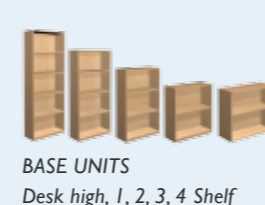

INDIVIDUAL PARTS